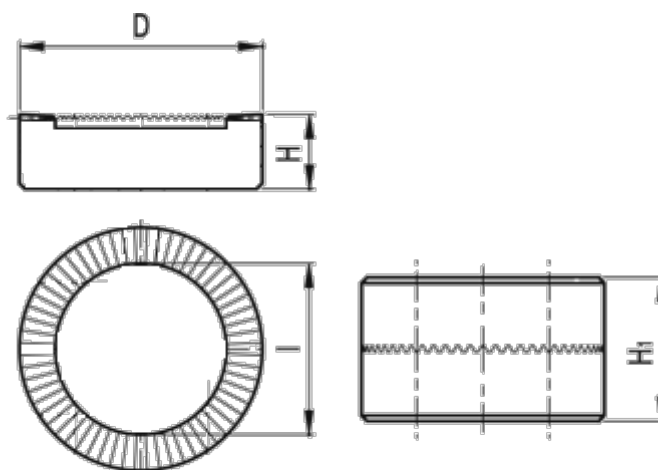

Article number: 2065753110

Description: E+G Serrated locking plate
GN 187.4-22-48-E-NI

Measures

D	= 22
H +/-0.9	= 6.5
H1	= 13
I	= 15.5
Number of teeth	= 48